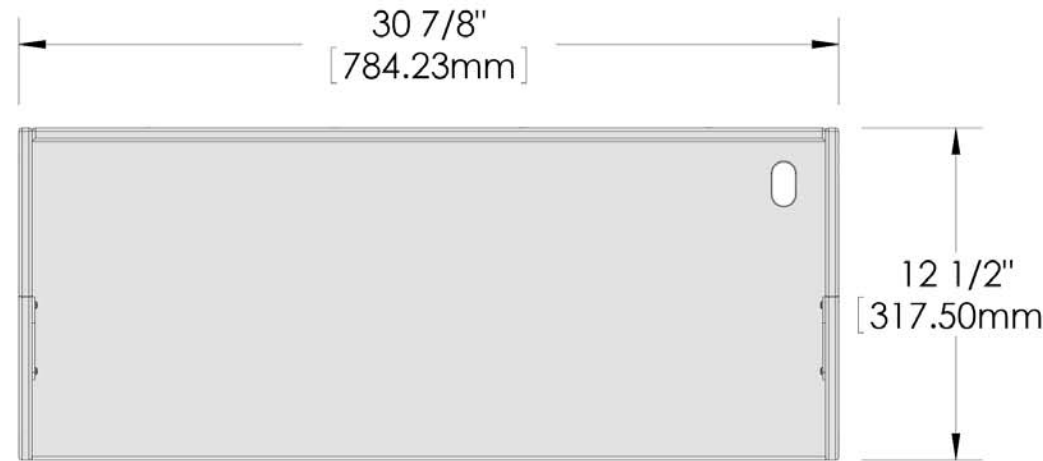

Table Weight 9.16 lbs. (4.16 kg)

FRONT

SIDE

TOP

BOTTOM